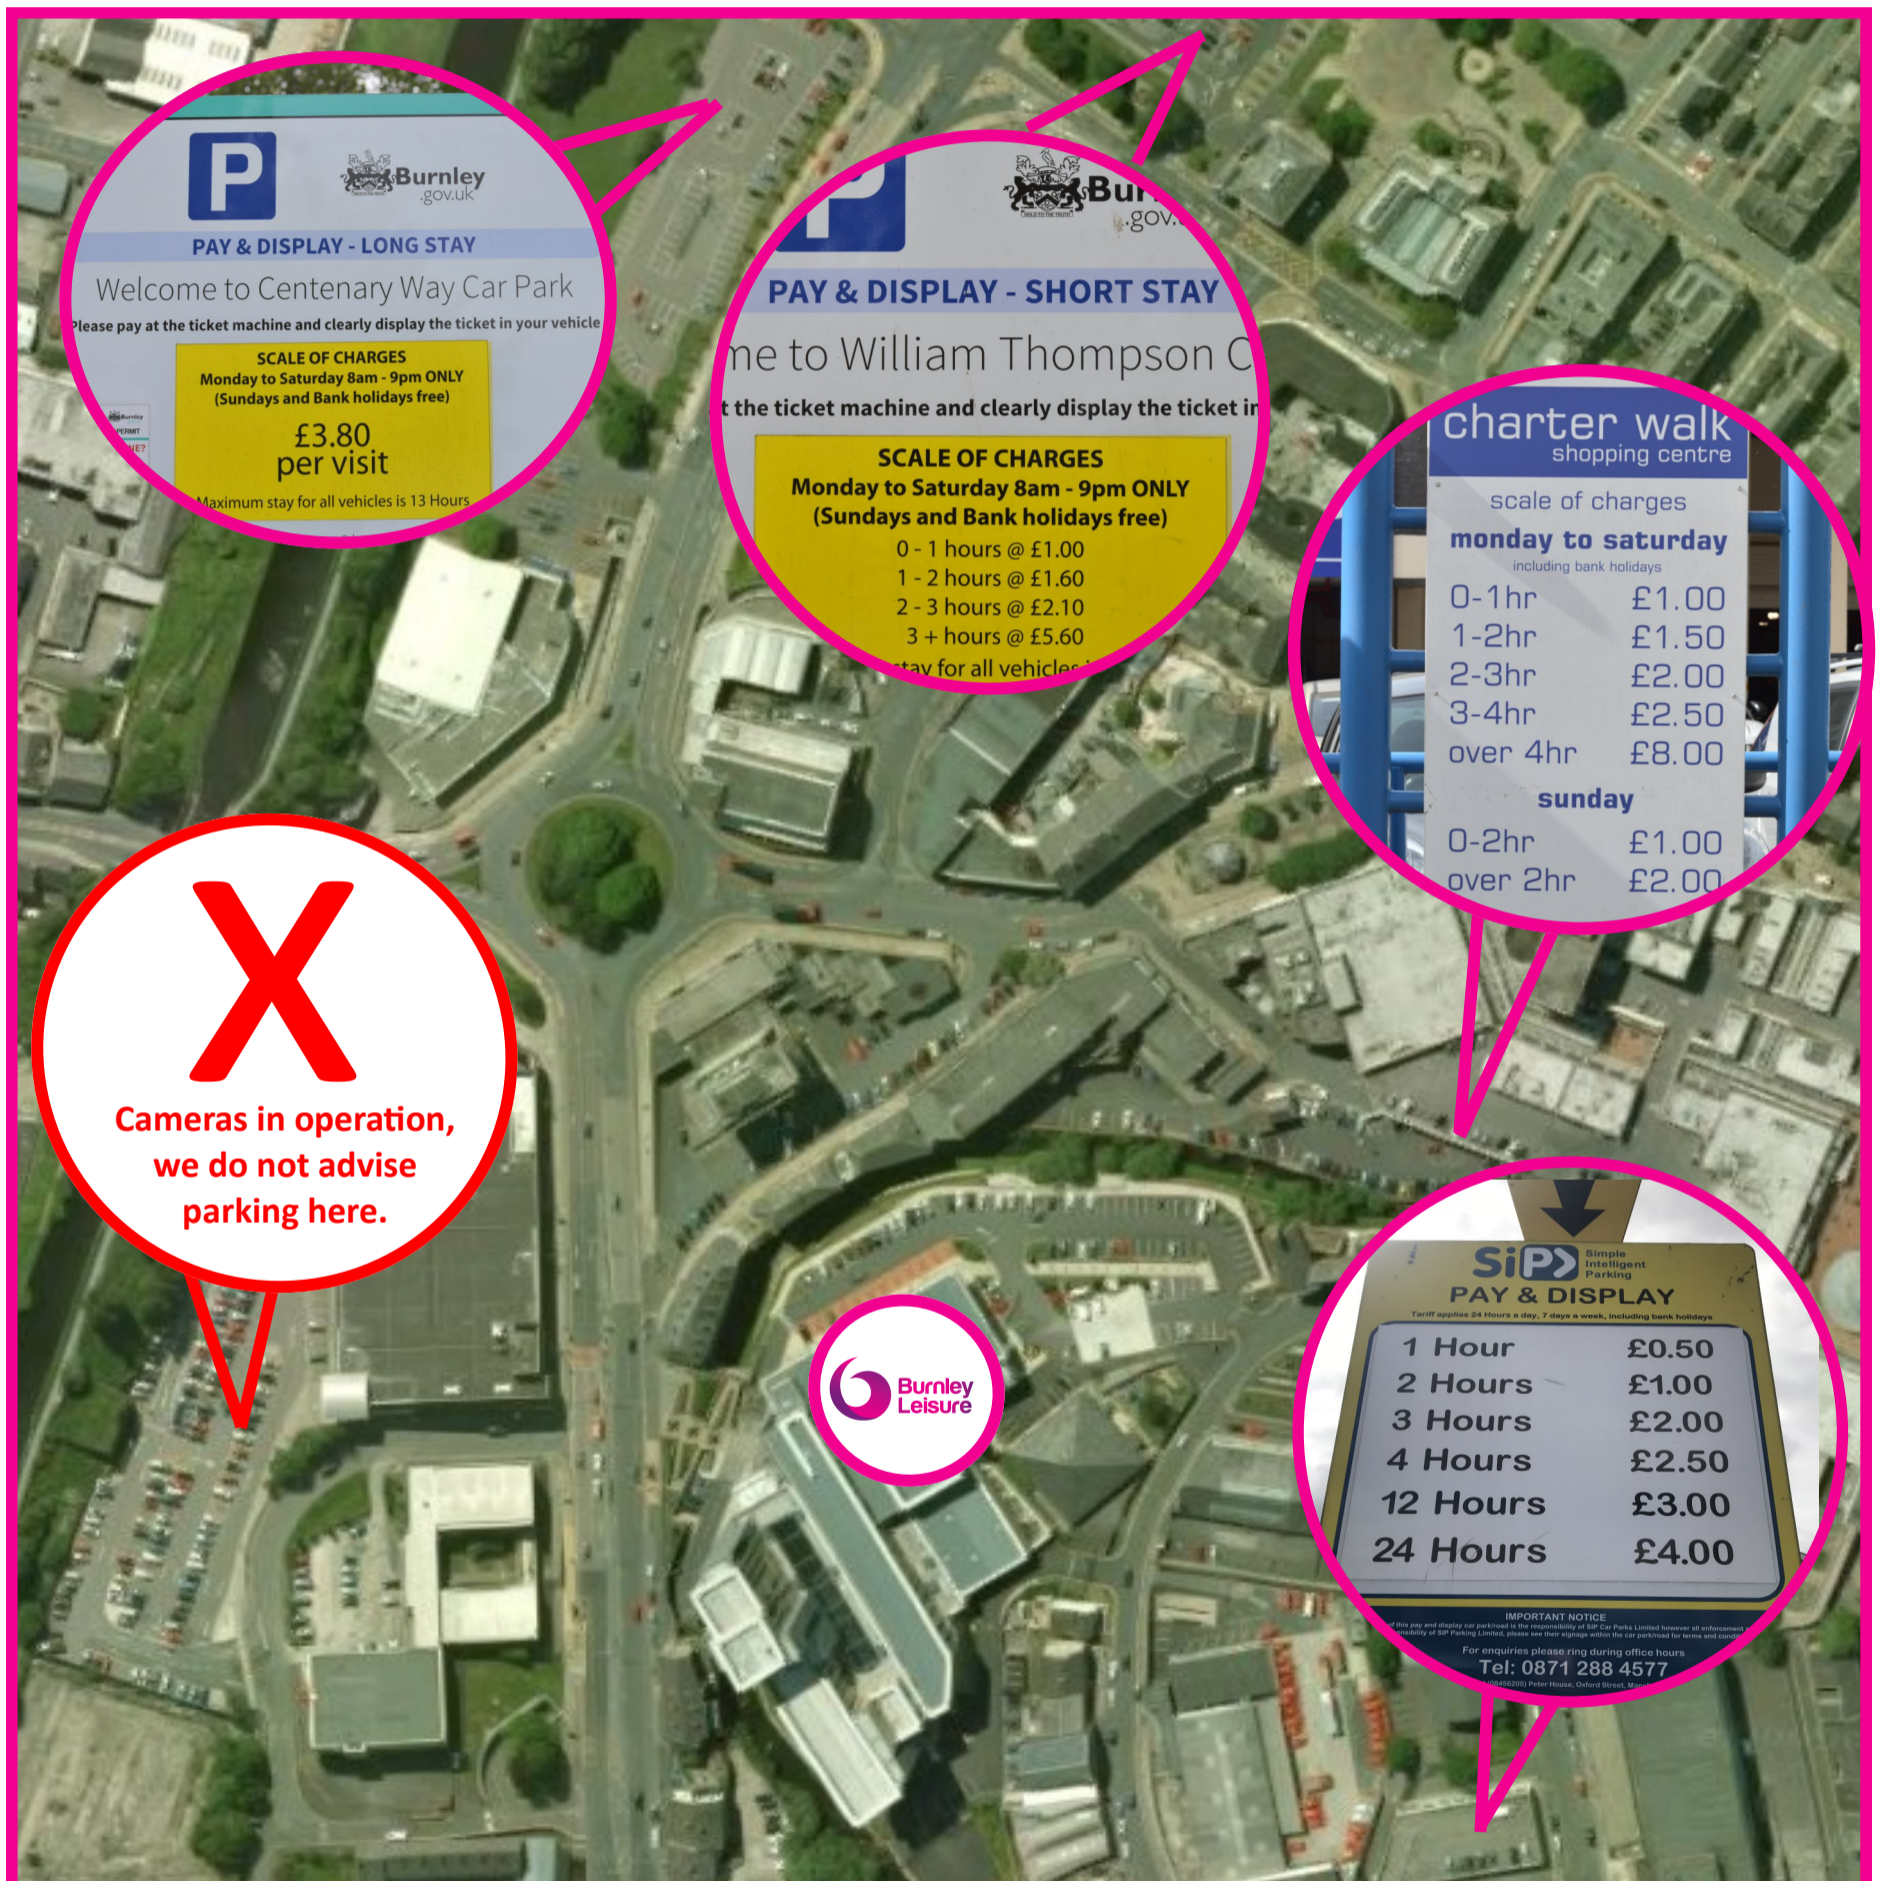

Additional **P**arking Information

The management team work hard to monitor our car park and understand that parking can be difficult during busy periods. Please see above for alternative car parks that are available close by.
Free 40 minute street parking is also available in the surrounding area and town centre.